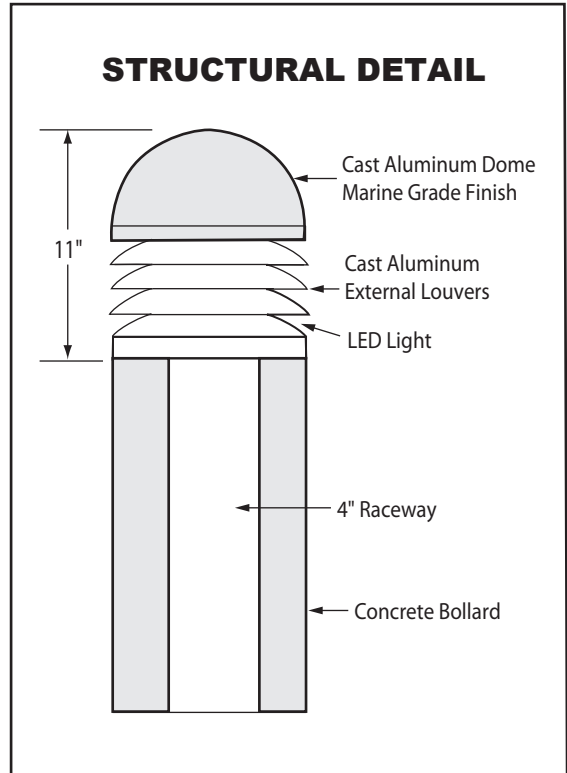

300 Series Bollard

Round concrete bollard with cast aluminum dome, louvers, and LED light.

Bollard has 8" diameter and available as an anchor base or direct burial mounting type.

LED light is available with amber turtle-friendly light. If choosing an amber turtle-friendly light, a shield will block light 180° or 270° around the bollard, while the turtle-friendly light shines through the remaining 90° or 180°.

Inquire for details on all available options.

Direct Burial

Anchor Base

Bollard Code

Mounting Type	Series+ Height Above Ground	Color Options	Finish	Sealer	Light
(D) Direct Burial (A) Anchor Base	303 304	(SG) Sky Gray (standard) (PG) Pearl Gray (SP) Salt & Pepper (CN) Cinnamon (BZ) Bronze (CB) Charcoal Black (MS) Midnight Sky Black (EB) Eclipse Black (DB) Dark Black (SR) Sedona Red (AR) Antique Red (RG) Red Granite (TC) Terra Cotta (KG) Kelly Green (AW) Alpine White	(E) Etched	(A) Acrylic (W) Waterseal (G) Anti-Graffiti	(CAV6) - Cavalier 6

Example Code: **D303** - **SG** - **EA** - **CAV6**

PO Box 157
W142 N9110 Fountain Blvd.
Menomonee Falls, WI 53052-0157
(888) 719-7599
(262) 250-7598 fax
info@concretepoles.com
www.concretepoles.com

300 Series Bollard with Top
1/17/23