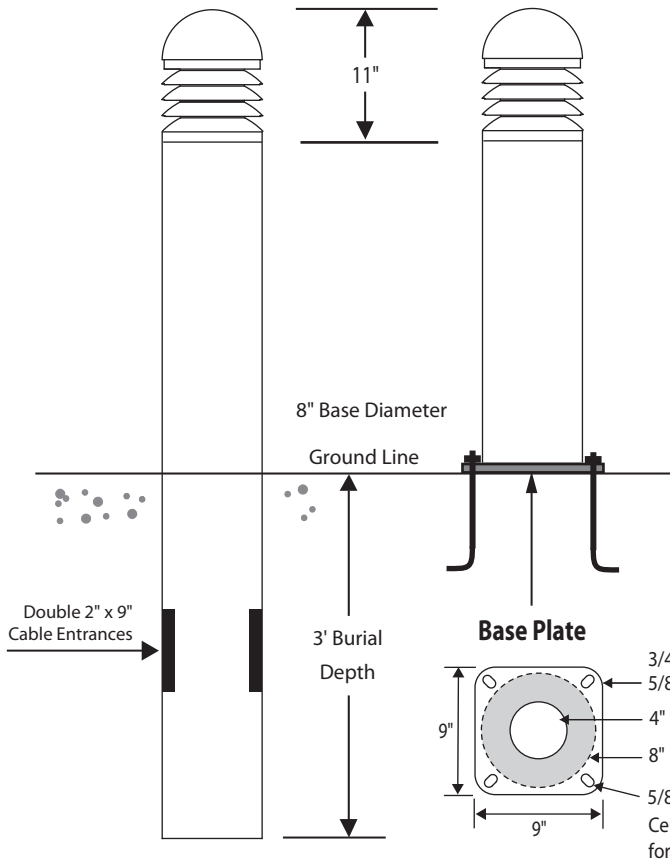

# 300 Series Bollard

Round concrete bollard with cast aluminum dome, louvers, and LED light.

Bollard has 8" diameter and available as an anchor base or direct burial mounting type.

LED light is available with amber turtle-friendly light. If choosing an amber turtle-friendly light, a shield will block light 180° or 270° around the bollard, while the turtle-friendly light shines through the remaining 90° or 180°.

## Direct Burial

## Anchor Base