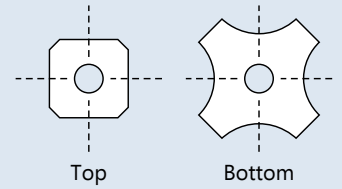

Cross Section

PO Box 157
W142 N9110 Fountain Blvd.
Menomonee Falls, WI 53052-0157
(888) 719-7599
(262) 250-7598 fax
info@concretepoles.com
www.concretepoles.com