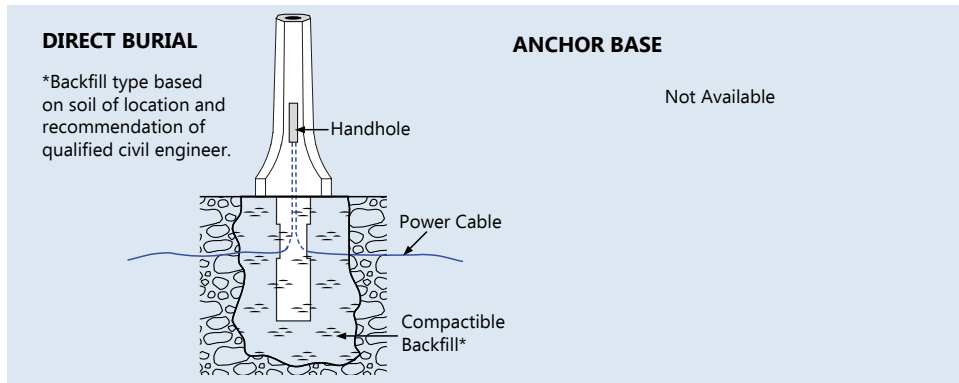

1100 Series

- Decorative Flare
- Decorative Folium Top
- Available in 11' height

Pole Dimensions

Pole No.	[A] Above Ground Height	[B] Burial Depth	[C] Tip Diameter	[D] Base Diameter	Est. Pole Weight (lbs)*
D1114	14'	4'	4-3/4"	17" X 25"	1,850

*Pole weight may vary based on color of aggregate.

Pole Code

Mounting Type	Series + Above Ground Height	Color	Finish	Sealer	Options
(D) Direct Burial	1114	(SG) Sky Gray (PG) Pearl Gray (SP) Salt & Pepper (CN) Cinnamon (BZ) Bronze (CB) Charcoal Black (MS) Midnight Sky Black (EB) Eclipse Black (DB) Dark Black (SR) Sedona Red (AR) Antique Red (RG) Red Granite (TC) Terra Cotta (KG) Kelly Green (AW) Alpine White	(E) Etched	(A) Acrylic (W) Waterseal (G) Anti-Graffiti	(B) Banner Arm (F) Folium (I) Threaded Insert (O) Outlet (T) Tenon Standard tenon size 2-3/8" OD x 4" tall

Example Code: **D1114** - **SG** - **EA** - **2TF**

Base Detail