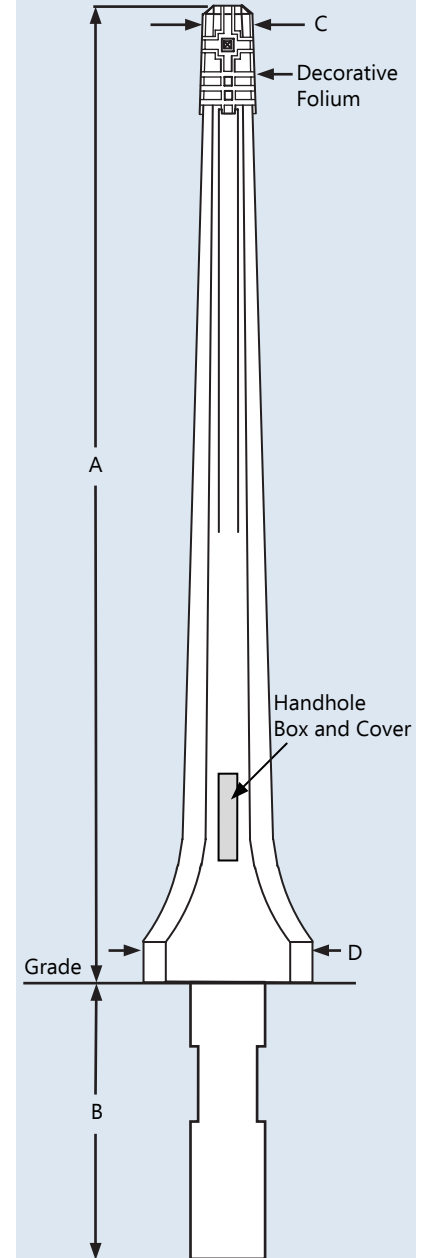

Cross Section

PO Box 157
W142 N9110 Fountain Blvd.
Menomonee Falls, WI 53052-0157
(888) 719-7599
(262) 250-7598 fax
info@concretepoles.com
www.concretepoles.com