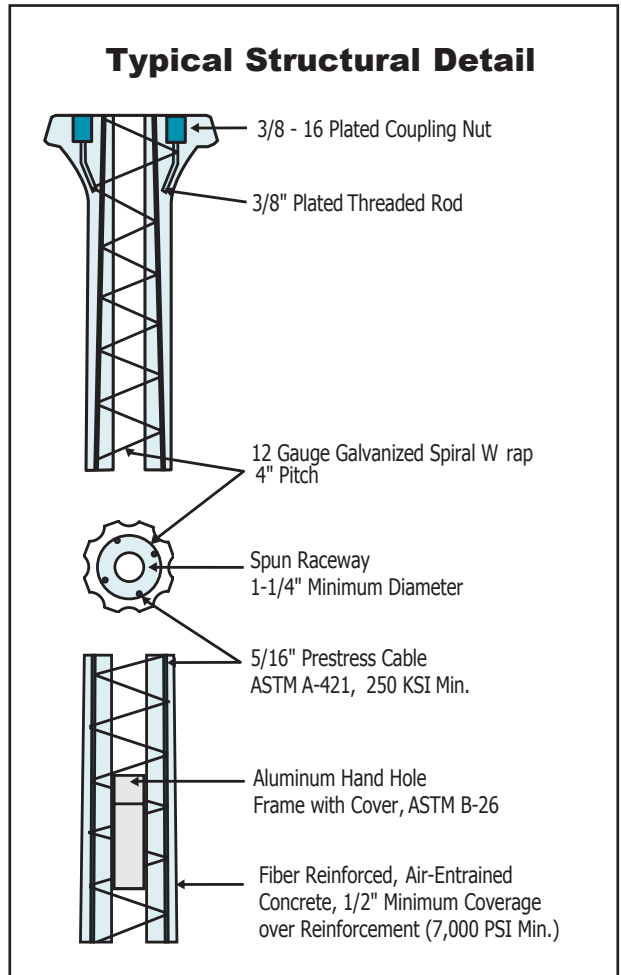

1400 Series

Spun Decorative, 8 Flutes

Pole Dimensions

Pole No.	Above Ground Height	Burial Depth	Tip Diameter	Base Diameter	Est. Pole Weight (lbs.)
D1412*	12'	4' 6"	5-1/2"	18"	950
D1414	14'	4' 6"	9"	18"	975

* No flare tip.

Anchor Base units are available upon request. Standard bolt circle is 15".

Pole Code

Standard Code: **D1414 - SG - EA - T**

Mounting Type	Series + Height Above Ground	Color	Finish	Sealer	Options
(D) Direct Burial (A) Anchor Base	1412 1414	(SG) Sky Gray (SP) Salt & Pepper (CB) Charcoal Black (MS) Midnight Sky Black (EB) Eclipse Black (RG) Red Granite (AR) Antique Red (RR) Rustic Red (SR) Sedona Red (TC) Terra Cotta (KG) Kelly Green (BZ) Bronze	(E) Etched	(A) Acrylic (W) Waterseal	(B) Banner Arm (G) Ground Lug (I) Threaded Insert (O) Outlet (P) Photo Cell (T) Tenon