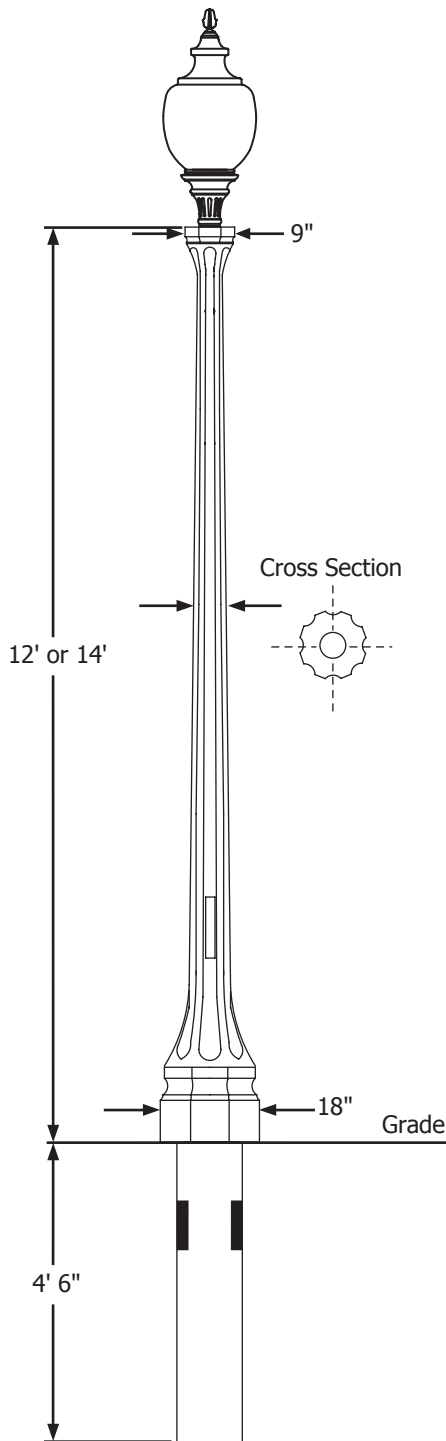

1400 Series

Spun Decorative, 8 Flutes

Pole Dimensions

Pole No.	Above Ground Height	Burial Depth	Tip Diameter	Base Diameter	Est. Pole Weight (lbs.)
D1412*	12'	4' 6"	5-1/2"	18"	950
D1414	14'	4' 6"	9"	18"	975

* No flare tip.

Anchor Base units are available upon request. Standard bolt circle is 15".

Pole Code

Standard Code: **D1414 - SG - EA - T**

Mounting Type	Series + Height Above Ground	Color	Finish	Sealer	Options
(D) Direct Burial (A) Anchor Base	1412 1414	(SG) Sky Gray (SP) Salt & Pepper (CB) Charcoal Black (MS) Midnight Sky Black (EB) Eclipse Black (RG) Red Granite (AR) Antique Red (RR) Rustic Red (SR) Sedona Red (TC) Terra Cotta (KG) Kelly Green (BZ) Bronze	(E) Etched	(A) Acrylic (W) Waterseal	(B) Banner Arm (G) Ground Lug (I) Threaded Insert (O) Outlet (P) Photo Cell (T) Tenon