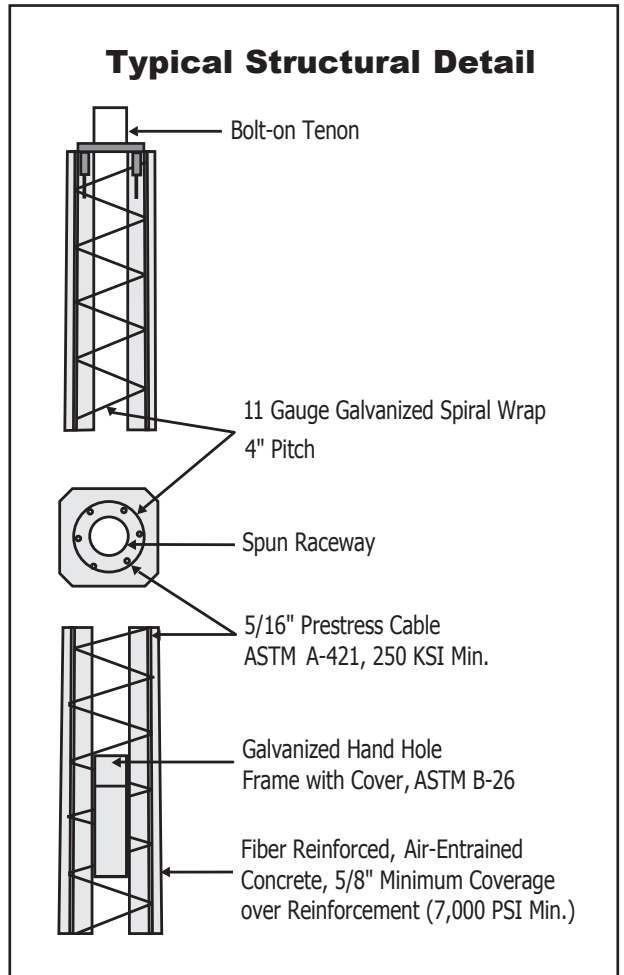

1100 Series

Decorative Flare

Pole Dimensions

Pole No.	Above Ground Height	Burial Depth	Tip Diameter	Base Diameter	Est. Pole Weight (lbs.)
D1114	14'	4'	4-3/4"	17" x 25"	1,850

Available with decorative folium top.

Pole Code

Standard Code: **D1114 - SG - EA - L**

Mounting Type	Series + Height Above Ground	Color	Finish	Sealer	Options
(D) Direct Burial	1114	(SG) Sky Gray (SP) Salt & Pepper (CB) Charcoal Black (MS) Midnight Sky Black (EB) Eclipse Black (RG) Red Granite (AR) Antique Red (RR) Rustic Red (SR) Sedona Red (TC) Terra Cotta (KG) Kelly Green (BZ) Bronze	(E) Etched	(A) Acrylic (W) Waterseal	(B) Banner Arm (I) Threaded Insert (L) Folium (O) Outlet (T) Tenon