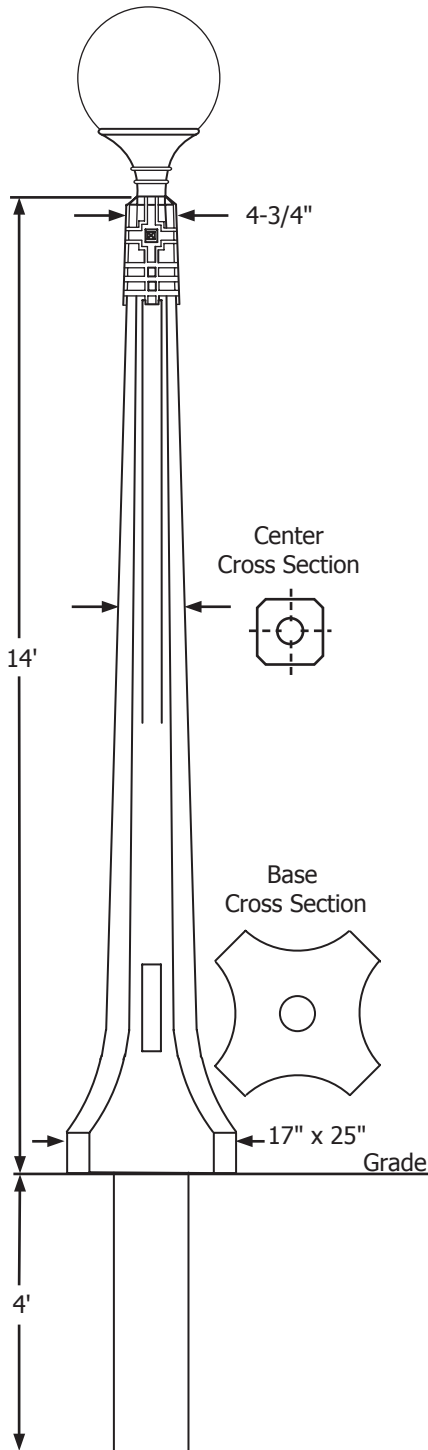

1100 Series

Decorative Flare

Pole Dimensions

Pole No.	Above Ground Height	Burial Depth	Tip Diameter	Base Diameter	Est. Pole Weight (lbs.)
D1114	14'	4'	4-3/4"	17" x 25"	1,850

Available with decorative folium top.

Pole Code

Standard Code: **D1114 - SG - EA - L**

Mounting Type	Series + Height Above Ground	Color	Finish	Sealer	Options
(D) Direct Burial	1114	(SG) Sky Gray (SP) Salt & Pepper (CB) Charcoal Black (MS) Midnight Sky Black (EB) Eclipse Black (RG) Red Granite (AR) Antique Red (RR) Rustic Red (SR) Sedona Red (TC) Terra Cotta (KG) Kelly Green (BZ) Bronze	(E) Etched	(A) Acrylic (W) Waterseal	(B) Banner Arm (I) Threaded Insert (L) Folium (O) Outlet (T) Tenon